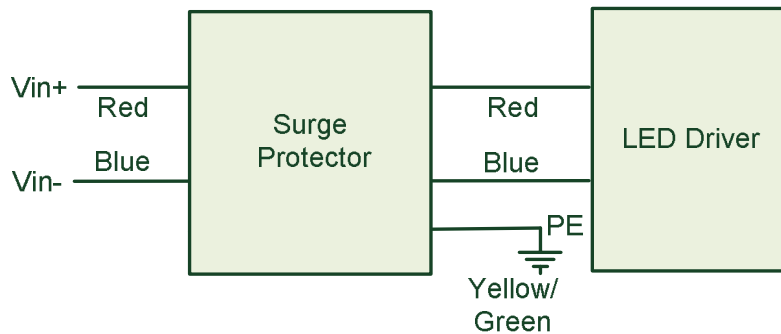

Wiring

Environmental Specifications

Parameter	Min.	Typ.	Max.	Notes
Operating Ambient Temperature	-40°C	-	+70°C	Humidity: 10% RH to 100% RH
Operating Case Temperature	-40°C	-	+70°C	Full load condition. Humidity: 10% RH to 100% RH
Storage Temperature	-40°C	-	+85°C	Humidity: 5% RH to 100% RH

Архангельск (8182)63-90-72	Ижевск (3412)26-03-58	Магнитогорск (3519)55-03-13	Пермь (342)205-81-47	Сургут (3462)77-98-35
Астана (7172)727-132	Иркутск (395)279-98-46	Москва (495)268-04-70	Ростов-на-Дону (863)308-18-15	Тверь (4822)63-31-35
Астрахань (8512)99-46-04	Казань (843)206-01-48	Мурманск (8152)59-64-93	Рязань (4912)46-61-64	Томск (3822)98-41-53
Барнаул (3852)73-04-60	Калининград (4012)72-03-81	Набережные Челны (8552)20-53-41	Самара (846)206-03-16	Тула (4872)74-02-29
Белгород (4722)40-23-64	Калуга (4842)92-23-67	Нижний Новгород (831)429-08-12	Санкт-Петербург (812)309-46-40	Тюмень (3452)66-21-18
Брянск (4832)59-03-52	Кемерово (3842)65-04-62	Новокузнецк (3843)20-46-81	Саратов (845)249-38-78	Ульяновск (8422)24-23-59
Владивосток (423)249-28-31	Киров (8332)68-02-04	Новосибирск (383)227-86-73	Севастополь (8692)22-31-93	Уфа (347)229-48-12
Волгоград (844)278-03-48	Краснодар (861)203-40-90	Омск (3812)21-46-40	Симферополь (3652)67-13-56	Хабаровск (4212)92-98-04
Вологда (8172)26-41-59	Красноярск (391)204-63-61	Орел (4862)44-53-42	Смоленск (4812)29-41-54	Челябинск (351)202-03-61
Воронеж (473)204-51-73	Курск (4712)77-13-04	Оренбург (3532)37-68-04	Сочи (862)225-72-31	Череповец (8202)49-02-64
Екатеринбург (343)384-55-89	Липецк (4742)52-20-81	Пенза (8412)22-31-16	Ставрополь (8652)20-65-13	Ярославль (4852)69-52-93
Иваново (4932)77-34-06	Киргизия (996)312-96-26-47	Казахстан (772)734-952-31	Таджикистан (992)427-82-92-69