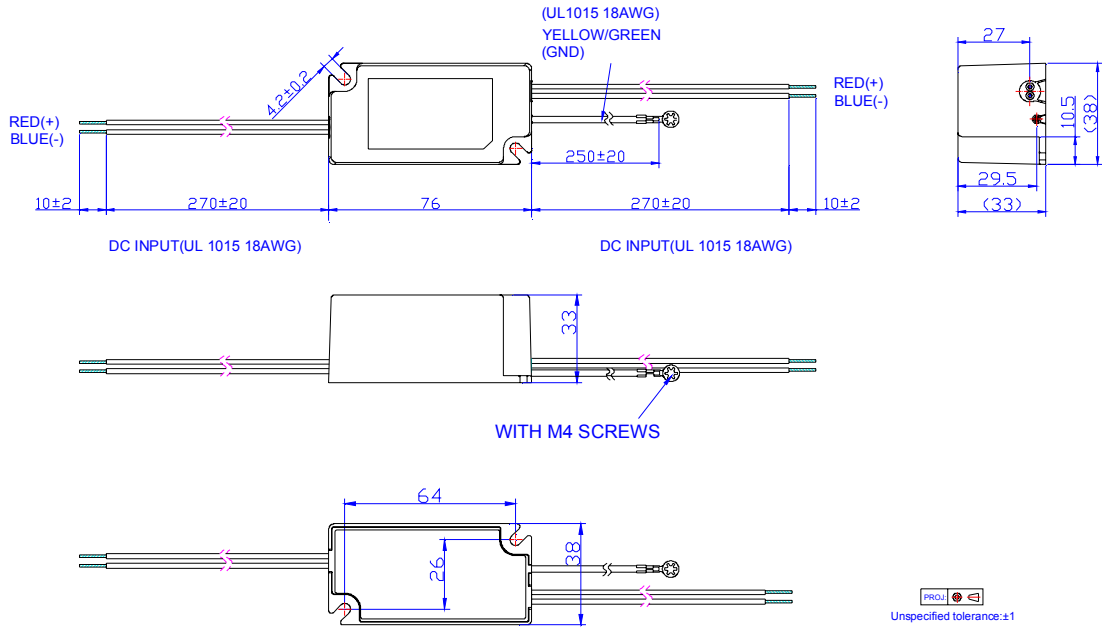

Mechanical Outline