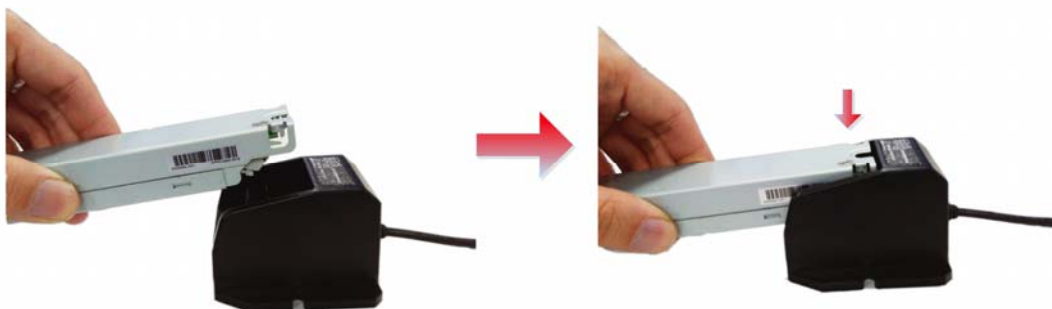

Packing List

Packing List	Function
PRG-FIX-F/FP	Fixture

Diagram

For better stability, mount the PRG-FIX-F/FP to a table before programming.

Mechanical Outline

Unspecified tolerance: ± 1

RoHS Compliance

Our products comply with the European Directive 2011/65/EC, calling for the elimination of lead and other hazardous substances from electronic products.