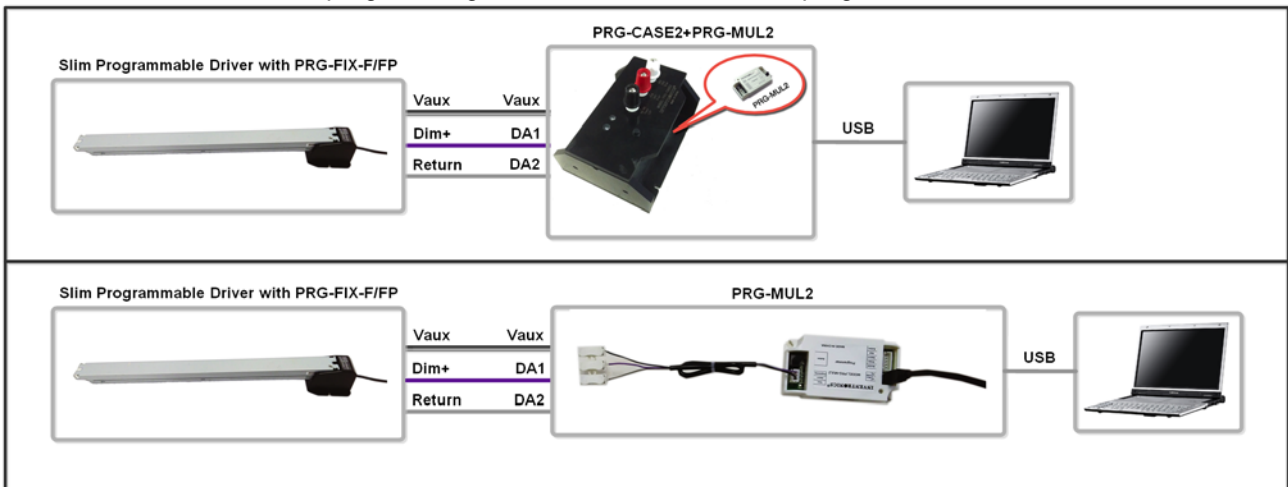

Features

- Fast Plug-in Programming for Inventronics Slim Drivers

Description

The PRG-FIX-F/FP is a fast programming fixture for Inventronics slim programmable drivers.

Model

Name	Description	Model Number
Programming Fixture	For mass programming Application	PRG-FIX-F
Programming Fixture	For mass programming Application	PRG-FIX-FP