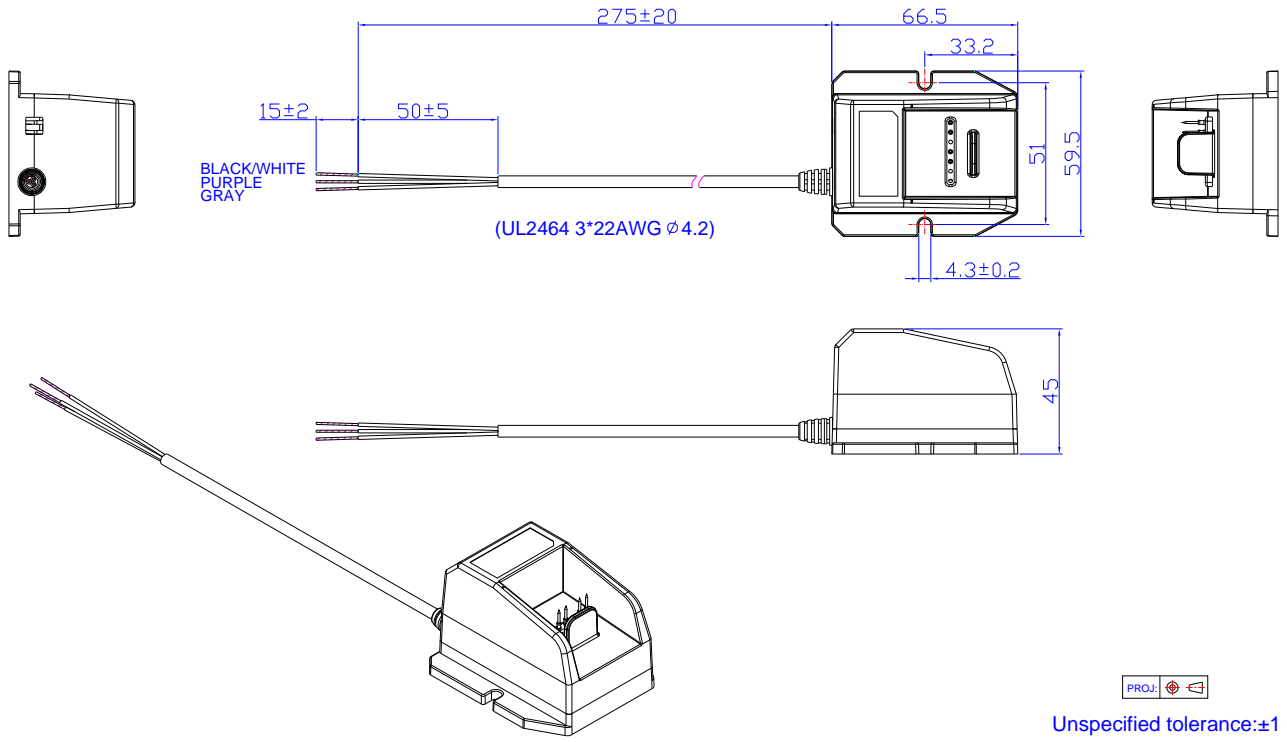

General Specifications

Parameter	Min.	Typ.	Max.	Notes
Dimensions Inches (L x W x H) Millimeters (L x W x H)	2.62 x 2.34 x 1.77 66.5 x 59.5 x 45.0			
Net Weight	-	56 g	-	

Note: All specifications are typical at 25°C unless otherwise stated.

Packing List

Packing List	Function
PRG-FIX-F/FP	Fixture

Diagram

For better stability, mount the PRG-FIX-F/FP to a table before programming.

Mechanical Outline

Unspecified tolerance: ± 1

RoHS Compliance

Our products comply with the European Directive 2011/65/EC, calling for the elimination of lead and other hazardous substances from electronic products.

Revision History

Change Date	Rev.	Description of Change		
		Item	From	To
2015-11-18	A	Datasheet Release	/	/
2016-07-04	B	Compatible List - Driver Part Number - LUD-040SxxxDSF	/	Added
2017-08-14	C	Compatible List - Driver Part Number - LBD-075SxxxBSF	/	Added
		Dimensions		
		Inches (L x W x H) Millimeters (L x W x H)	2.59 x 2.36 x 1.77 66 x 60 x 45	2.62 x 2.34 x 1.77 66.5 x 59.5 x 45.0
		Mechanical Outline	/	Updated