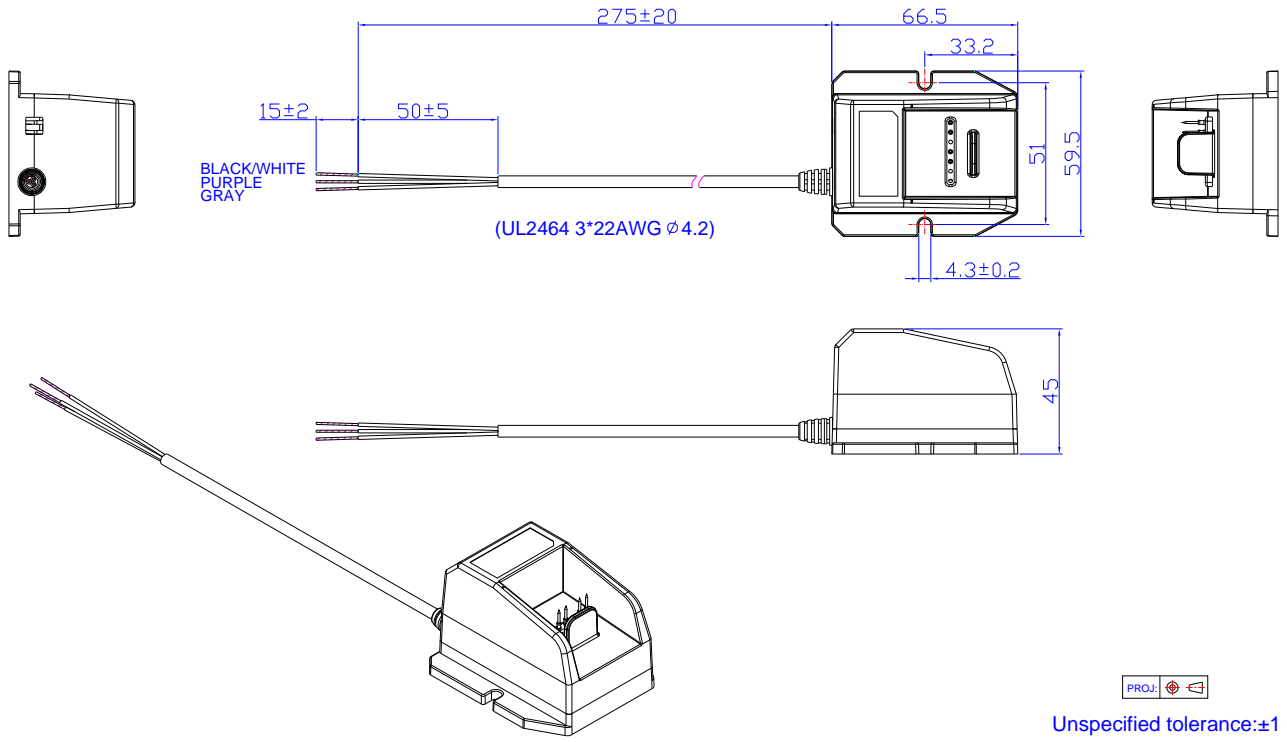

General Specifications

Parameter	Min.	Typ.	Max.	Notes
Dimensions Inches (L x W x H) Millimeters (L x W x H)	2.62 x 2.34 x 1.77 66.5 x 59.5 x 45.0			
Net Weight	-	56 g	-	

Note: All specifications are typical at 25°C unless otherwise stated.

Packing List

Packing List	Function
PRG-FIX-F/FP	Fixture

Diagram

For better stability, mount the PRG-FIX-F/FP to a table before programming.

Mechanical Outline

Unspecified tolerance: ± 1

RoHS Compliance

Our products comply with the European Directive 2011/65/EC, calling for the elimination of lead and other hazardous substances from electronic products.

Revision History

Change Date	Rev.	Description of Change		
		Item	From	To
2015-11-18	A	Datasheet Release	/	/
2016-07-04	B	Compatible List - Driver Part Number - LUD-040SxxxDSF	/	Added
2017-08-14	C	Compatible List - Driver Part Number - LBD-075SxxxBSF	/	Added
		Dimensions Inches (L x W x H) 2.59 x 2.36 x 1.77 Millimeters (L x W x H) 66 x 60 x 45		2.62 x 2.34 x 1.77 66.5 x 59.5 x 45.0
		Mechanical Outline	/	Updated