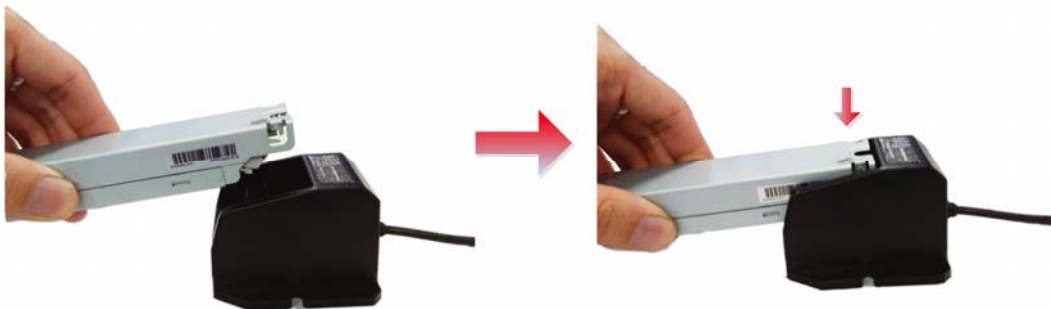

Packing List

Packing List	Function
PRG-FIX-F/FP	Fixture

Diagram

For better stability, mount the PRG-FIX-F/FP to a table before programming.

Mechanical Outline

Unspecified tolerance: ± 1

RoHS Compliance

Our products comply with the European Directive 2011/65/EC, calling for the elimination of lead and other hazardous substances from electronic products.