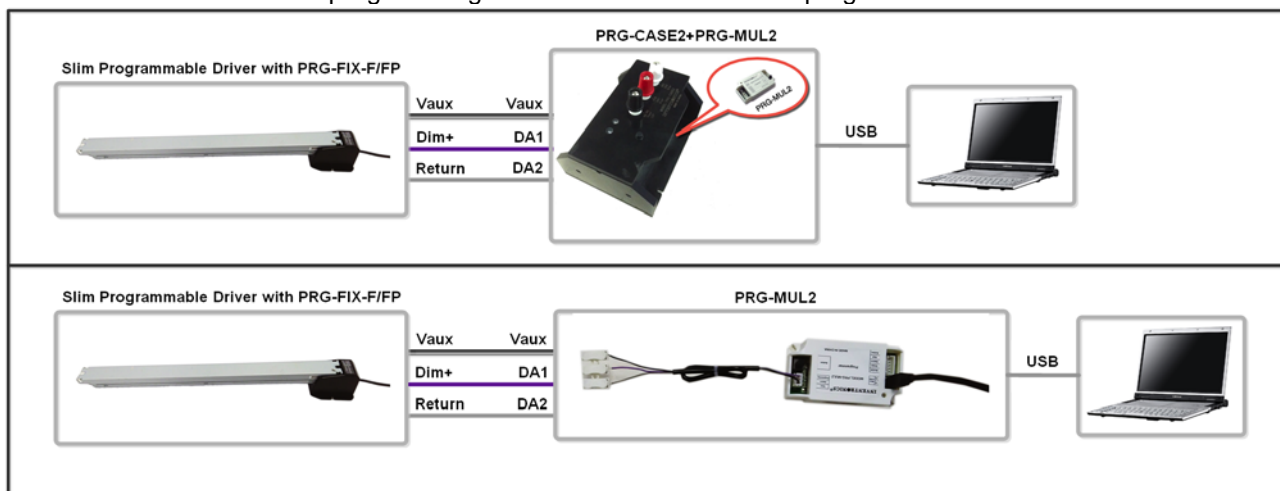

Features

- Fast Plug-in Programming for Inventronics Slim Drivers

Description

The PRG-FIX-F/FP is a fast programming fixture for Inventronics slim programmable drivers.

Model

Name	Description	Model Number
Programming Fixture	For mass programming Application	PRG-FIX-F
Programming Fixture	For mass programming Application	PRG-FIX-FP