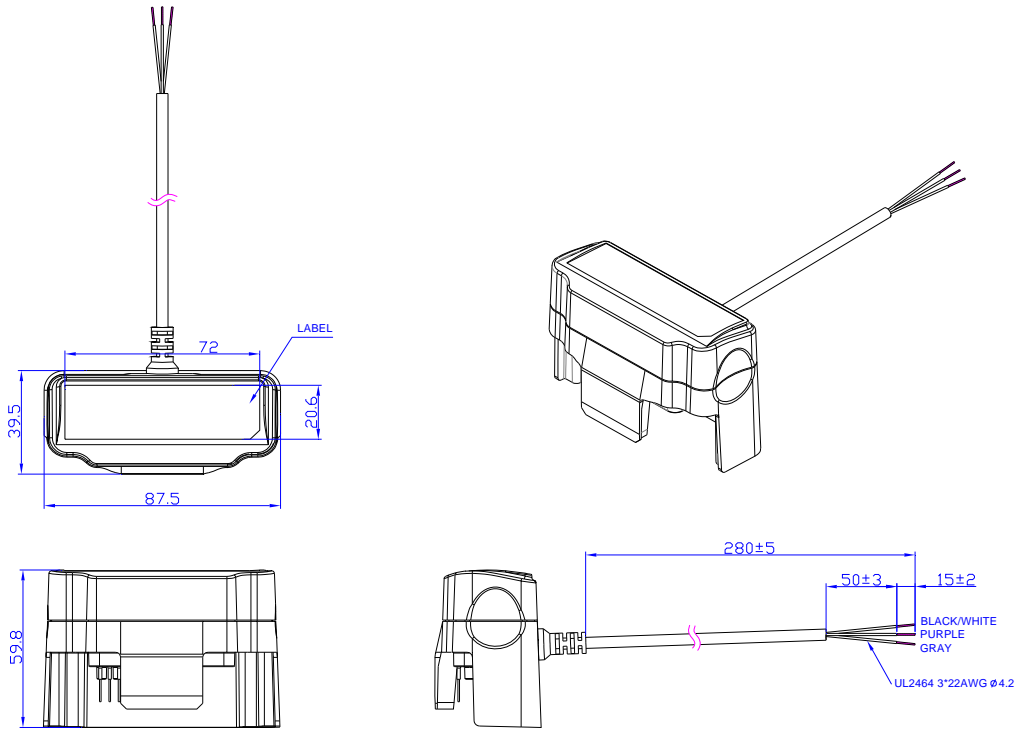

Mechanical Outline

PROJ:

Unspecified tolerance: ±1

RoHS Compliance

Our products comply with the European Directive 2011/65/EU, calling for the elimination of lead and other hazardous substances from electronic products.