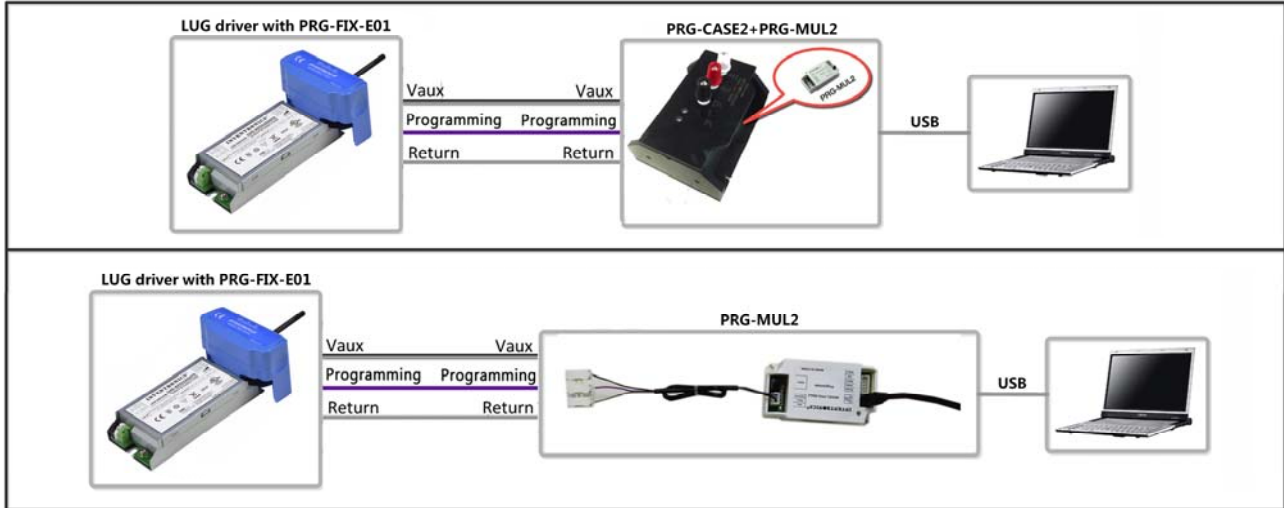

**Features**

- Fast Plug-In Programming for LUG Driver
- No AC Power Required for LUG Driver when Programming

**Description**

The PRG-FIX-E01 is a fast programming fixture for Inventronics LUG series drivers.

**Model**

Name	Description	Part Number
Programming Fixture	For mass programming application	PRG-FIX-E01

**Compatible List**

Fixture	Driver Part Number	Note
PRG-FIX-E01	LUG-025SxxxDTE	No need of AC power when programming
	LUG-040SxxxDTE	