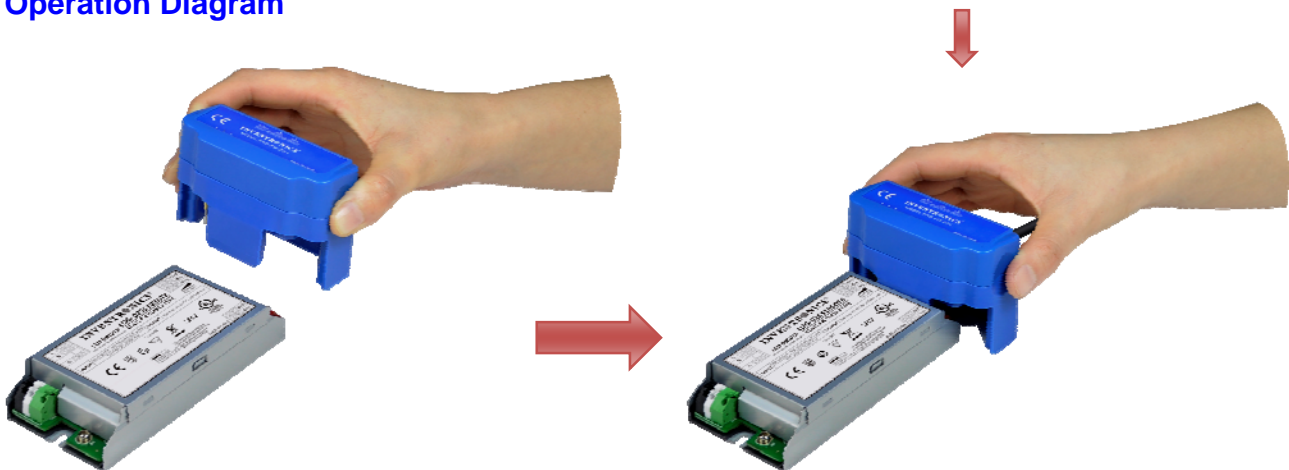

### Operation Diagram

**Note:** The metal probe is safe voltage for touch but it is sharp, please take care of your finger when programming.