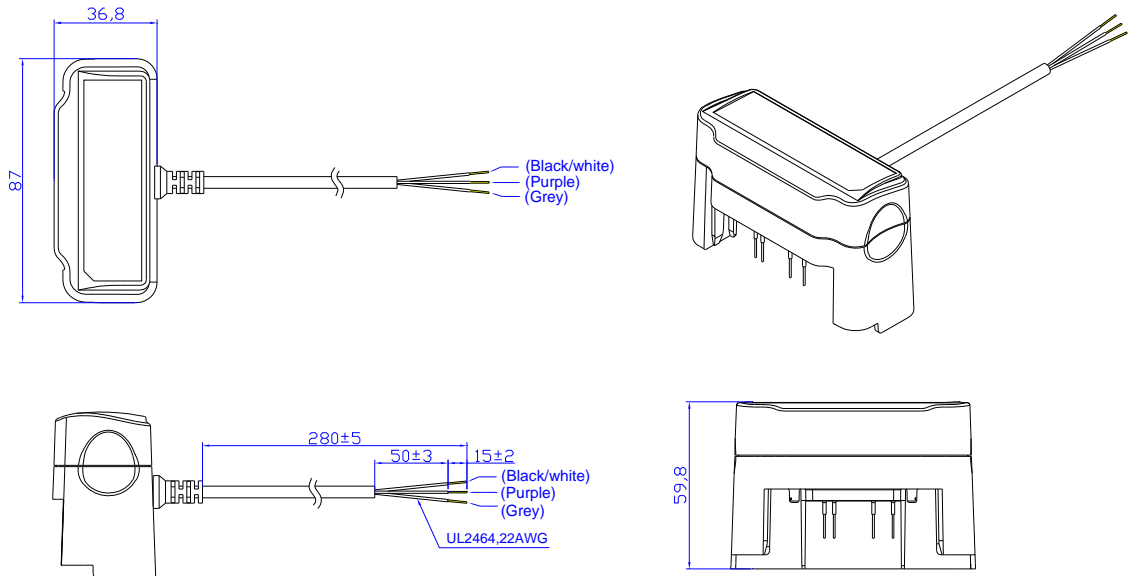

Mechanical Outline

Unspecified tolerance:±1

RoHS Compliance

Our products comply with the European Directive 2011/65/EC, calling for the elimination of lead and other hazardous substances from electronic products.