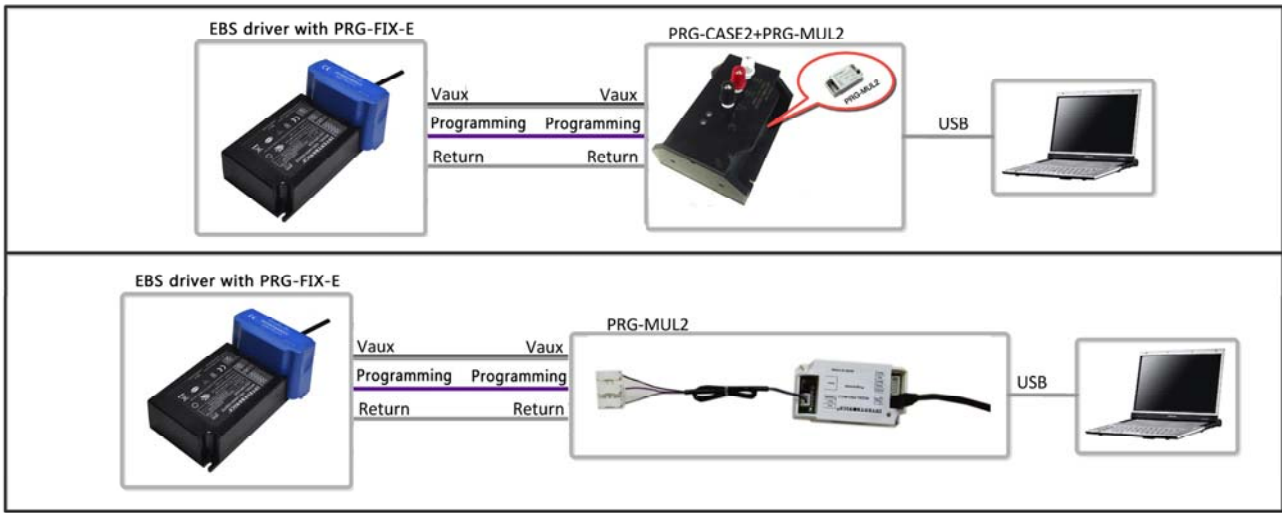

Features

- Fast Plug-In Programming for EBS Driver
- No AC Power Required for EBS Driver when Programming

Description

The PRG-FIX-E is a fast programming fixture for Inventronics EBS series drivers.

Model

Name	Description	Part Number
Programming Fixture	For mass programming application	PRG-FIX-E

Compatible List

Fixture	Driver Part Number	Note
PRG-FIX-E	EBS-040xxxDTE	No need of AC power when programming
	EBS-040xxxBTE	
	EBS-080xxxDTE	
	EBS-080xxxBTE	
	EBS-120xxxDTE	
	EBS-120xxxBTE	
	EBS-160xxxDTE	