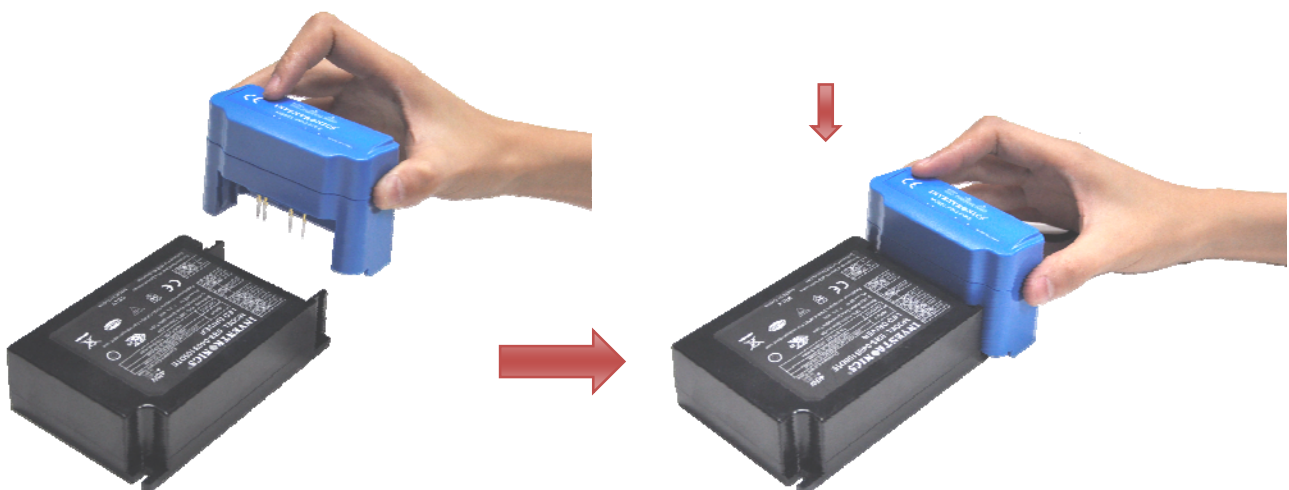

Packing List

Packing List	Function
PRG-FIX-E	Fixture

Operation Diagram

Note: The metal probe is safe voltage for touch but it is sharp, please take care of your finger when programming.

Cautions

- 1. Fixture is designed for vertical mating. Lateral pressure on the pins may cause damage to the fixture.
- 2. To protect the fixture when not in use, it is recommended the plastic jacket be used to protect the pins.