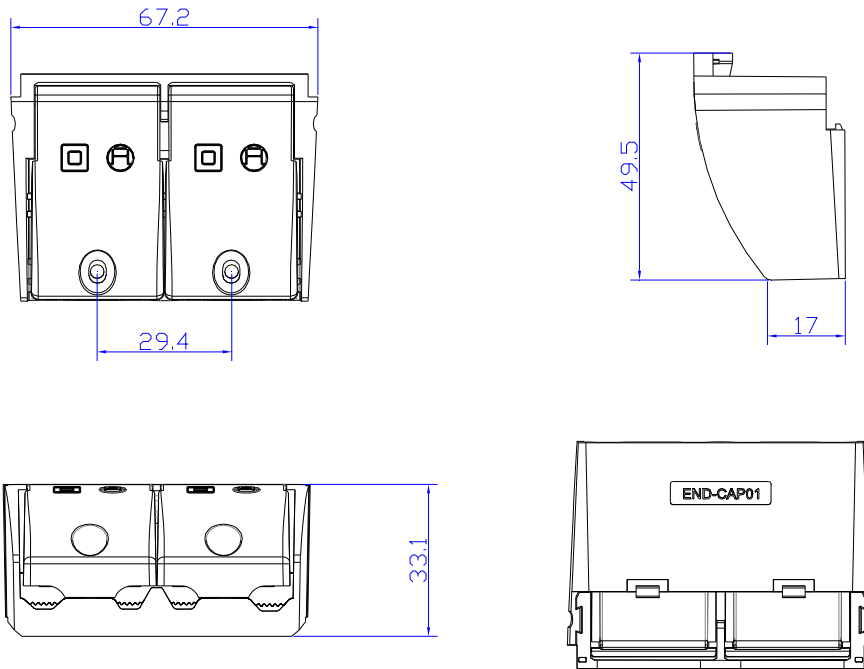

Note: All specifications are typical at 25 °C unless otherwise stated.

Mechanical Outline

Unspecified tolerance:±1

RoHS Compliance

Our products comply with the European Directive 2011/65/EC, calling for the elimination of lead and other hazardous substances from electronic products.