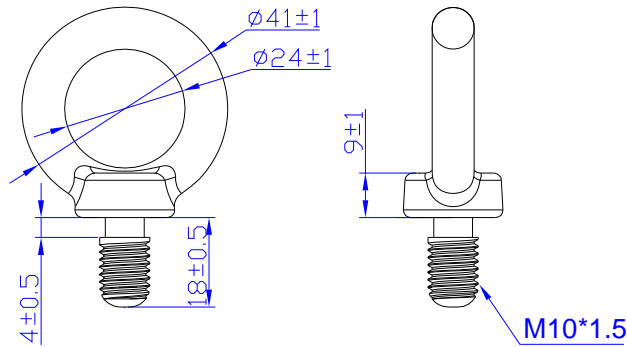

General Specifications

Parameter	Min.	Typ.	Max.	Part Number
Weight Capacity	-	-	20 kg	BLT-M1000
	-	-	20 kg	BLT-M1200
	-	-	20 kg	HKK-D1500
Net Weight	-	105 g	-	BLT-M1000
	-	130 g	-	BLT-M1200
	-	40 g	-	HKK-D1500

Packing List

Part Number	Packing List	Notes
BLT-M1000	120pcs of M10 eye bolts per carton	
BLT-M1200	120pcs of M12 eye bolts per carton	
HKK-D1500	120pcs of DN15 hooks per carton	

Mechanical Outline

BLT-M1000

Unspecified tolerance: ± 1