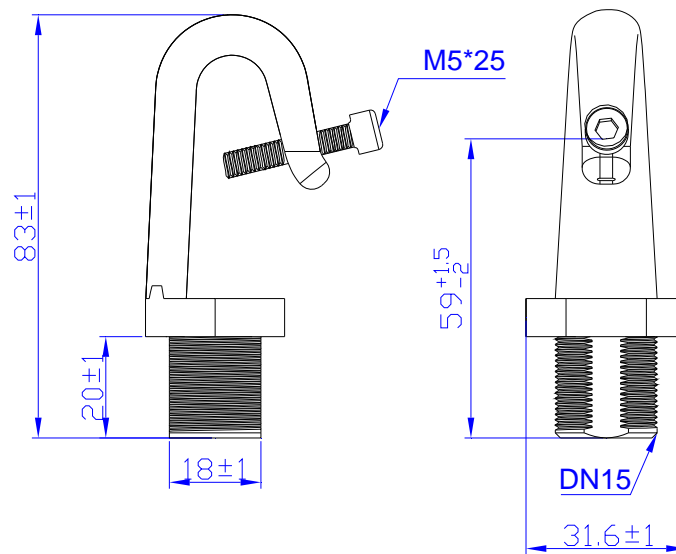

HKK-D1500

Unspecified tolerance: ± 1

RoHS Compliance

Our products comply with the European Directive 2011/65/EU, calling for the elimination of lead and other hazardous substances from electronic products.