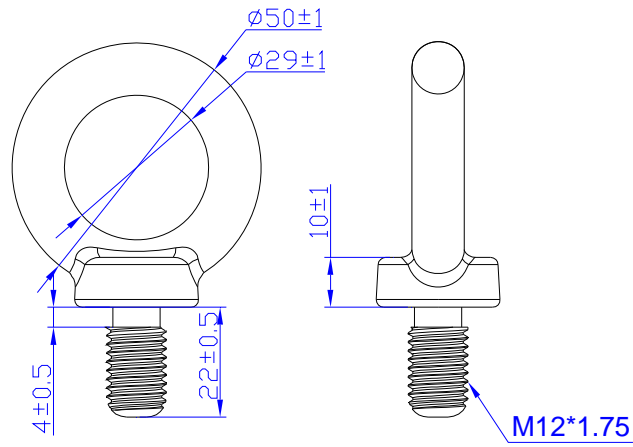

BLT-M1200

Unspecified tolerance: ± 1